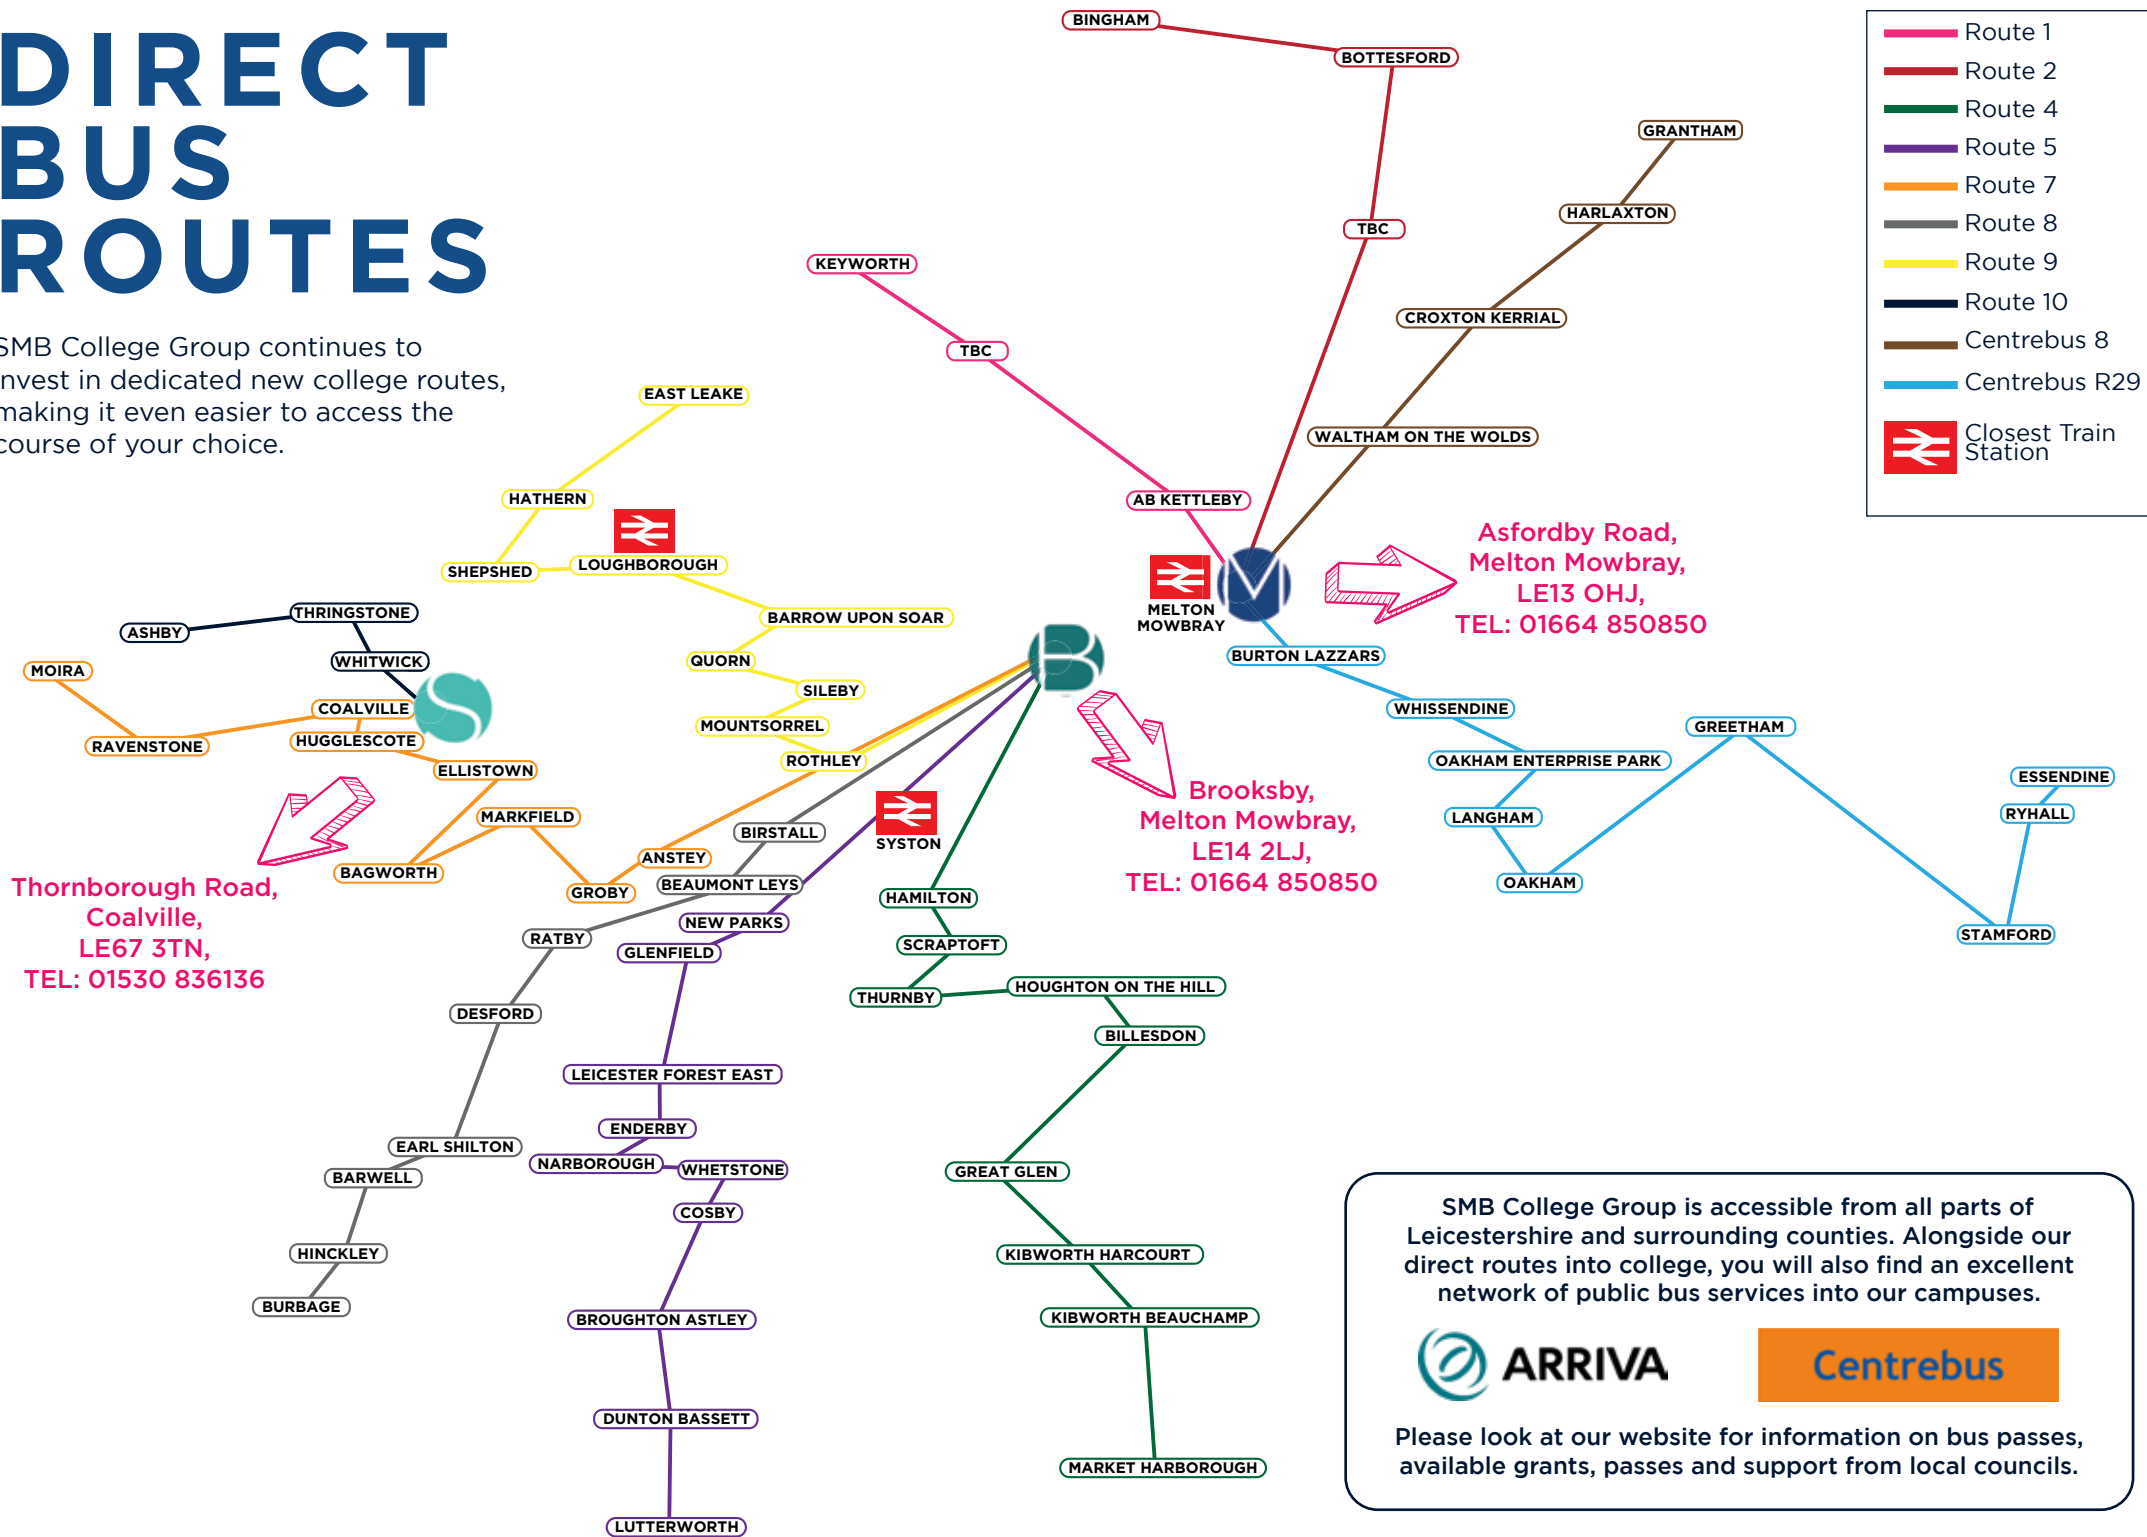

*Scan here to link to our website where
 you'll find all the information you need*

We have on-site accommodation at our Brooksby Campus, a stunning 850-acre estate situated in the heart of Leicestershire. Accommodation is for students aged 16+ and who are completing a Level 2 or above course with SMB College Group

All residents will receive a full board service of breakfast, lunch and dinner.

Meals are freshly prepared by our chef and catering team for all residents.

16 Plus
ACCOMMODATION
 FOR LEVEL 2 OR ABOVE
 AND APPRENTICES

DIRECT BUS ROUTES

SMB College Group continues to invest in dedicated new college routes, making it even easier to access the course of your choice.

SMB College Group is accessible from all parts of Leicestershire and surrounding counties. Alongside our direct routes into college, you will also find an excellent network of public bus services into our campuses.

ARRIVA **Centrebus**

Please look at our website for information on bus passes, available grants, passes and support from local councils.